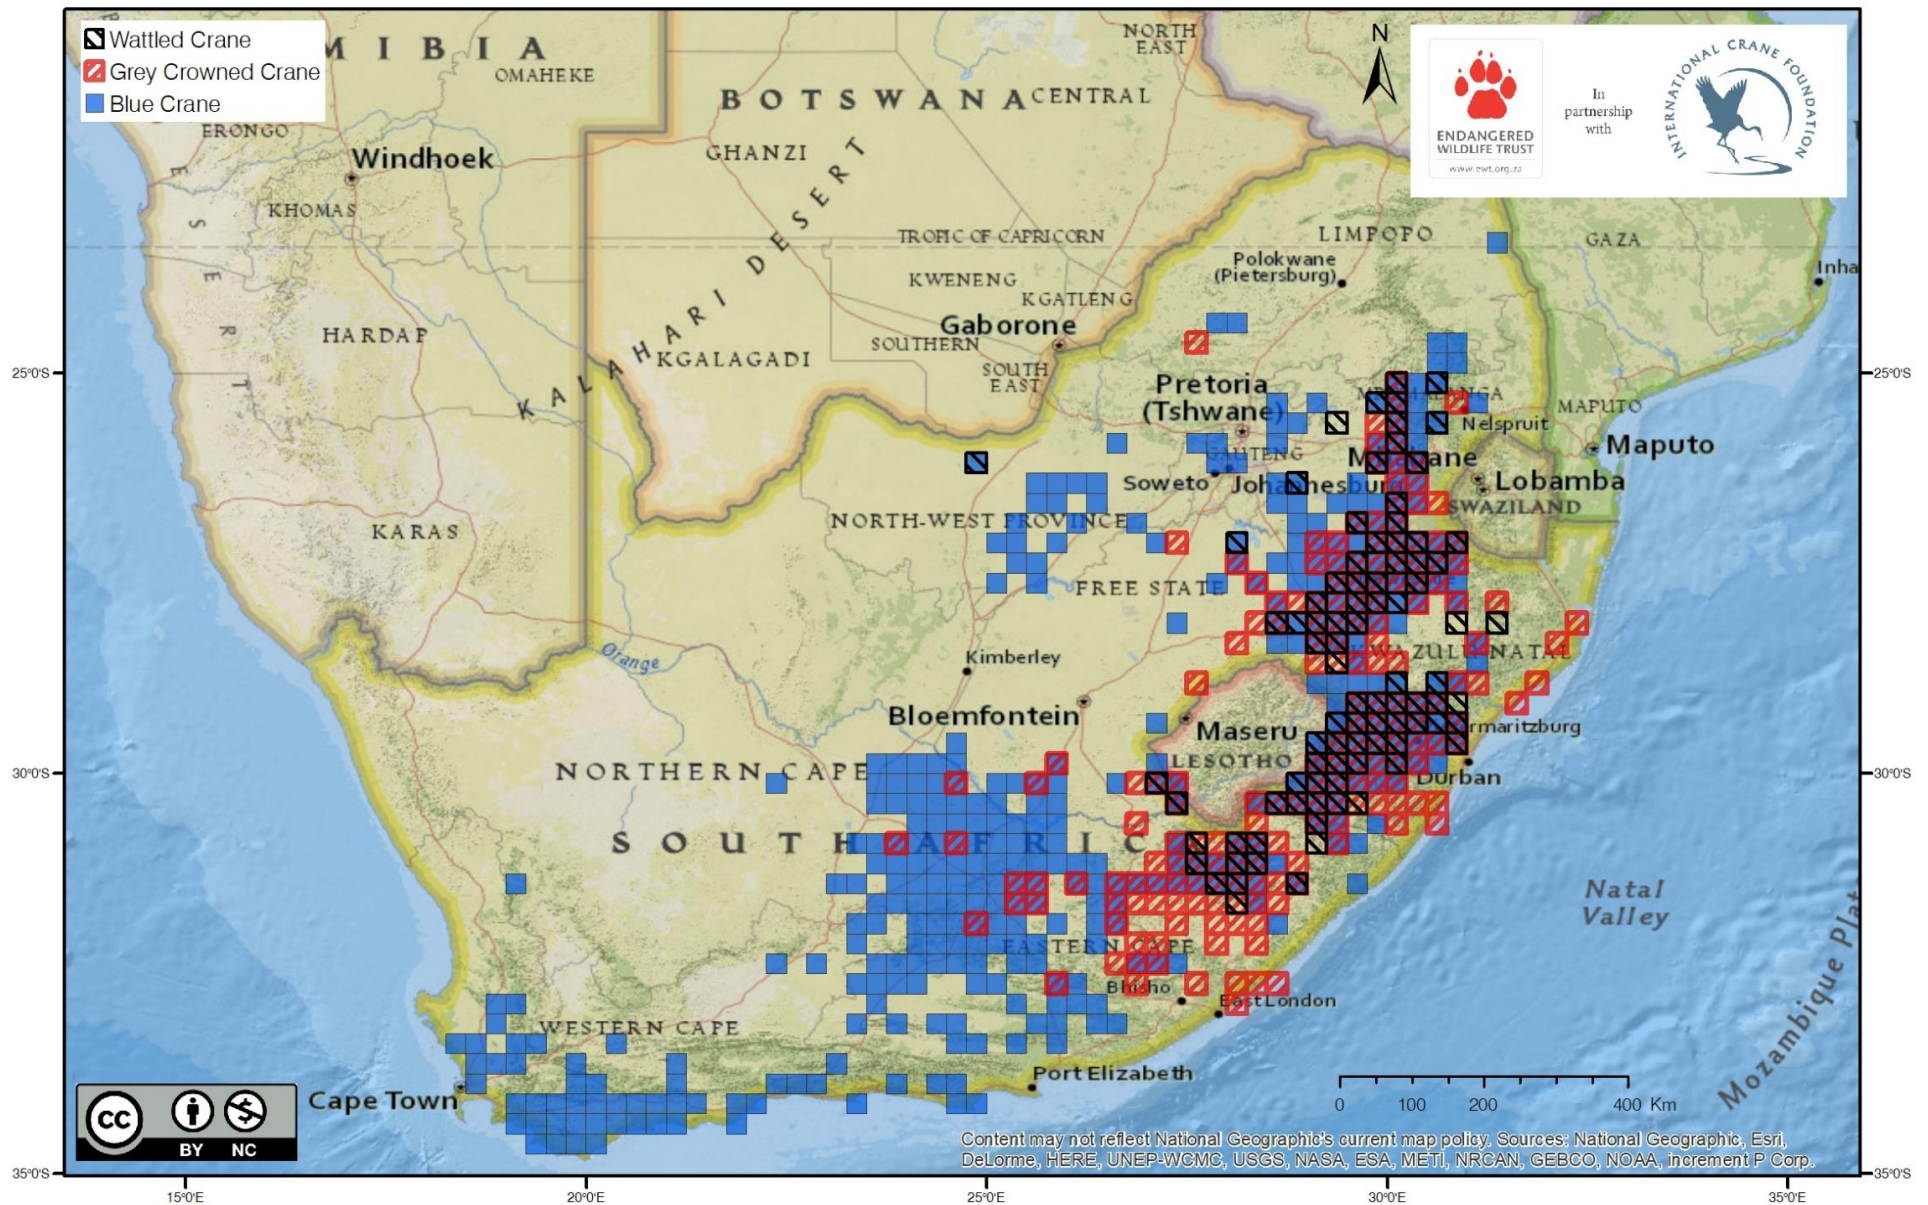

## Sightings of three Crane species (Family Gruidae) in South Africa

The Endangered Wildlife Trust / International Crane Foundation Partnership's African Crane Conservation Programme has recorded over 20 000 crane sightings in South Africa, as well as other African range states, in collaboration with partners. Raw data, from 1978 to 2014, can be downloaded at <https://www.gbif.org/dataset/b9f3beb1-13c0-484e-886b-83e9062be37a>, or more recent data can be requested at <http://www.ewt.org.za/biodiversitydata.html>. Please note that absence of data does not mean that there are no cranes in a locality, only that no records are held in our database.

This map is licenced under a Creative Commons CC BY-NC licence <https://creativecommons.org/licenses/>.

Recommended citation: Endangered Wildlife Trust. 2017. Map of crane sightings, 1978–2017. Downloaded from [www.ewt.org.za/biodiversitydata.html](http://www.ewt.org.za/biodiversitydata.html) on YYYY-MM-DD.